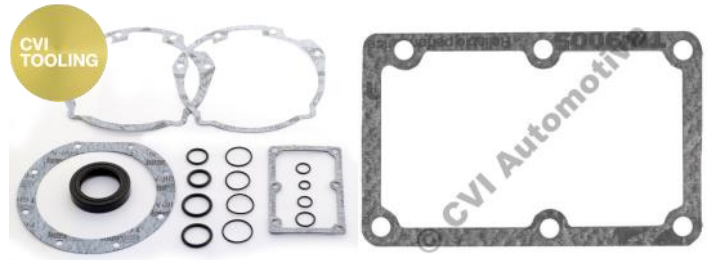

Overdrive "J" Type

380101

Gasket set, "J" type overdrive

380720

Gasket oil sump, type J, P & P/J (3502464)