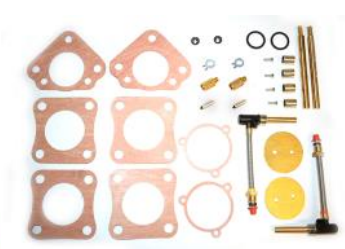

276278-292

Overhaul kit, for 2 SU HS6 carbs (SU genuine parts)