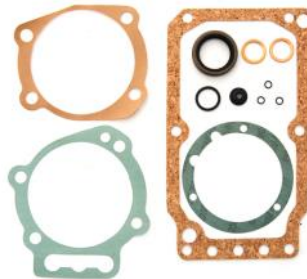

Oil seal, M4/M30/M40 '66 rear

1233756

Oil seal gearbox rear M40 '67-, M400, M45/M47 (52 x 39,6 x 7 mm)

275415-88

Gasket set gearbox M30/ M40 (NB. Fits 1960-1976)

275416

Gasket set gearbox M31/ M41

11145