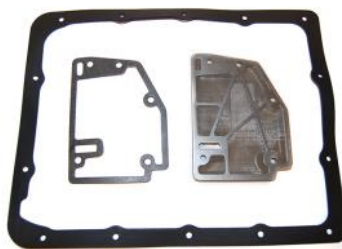

663151
Bushing, automatic gear-
box/steering-column

271693
Repair kit oil strainer
AW70/71 (200/700/900/
S90/V90 1979-1998)

271694
Repair kit oil strainer
AW70/71 (740/760 85-90,
900/SV90 94-98)

1151409-CORK
Oil pan gasket AW30-40
(cork gasket)