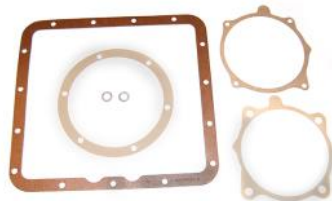

276502
Gasket set, BW35