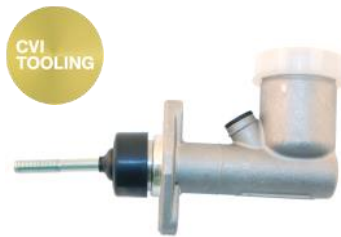

Clutch control & hydraulics

87490
Seal ring, outer, pedal shaft (genuine)

87491
Seal ring, pedal shaft inner (genuine)

87490K
Clutch pedal rubber kit, PV/Duett

653094
Clutch master cylinder, Amazon/P1800

656479-OE
Filler cap clutch master cylinder (OE) (GIRLING LTD Y England)