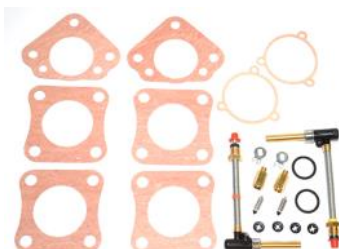

683472

Air filter element, 1800E/ES

679658

Air filter insert, B20B (SU) (Volvo genuine)

681609

Air filter insert, B20B (Stromberg) (Volvo genuine)

241724

Fuel filter, 1800E '70-'71